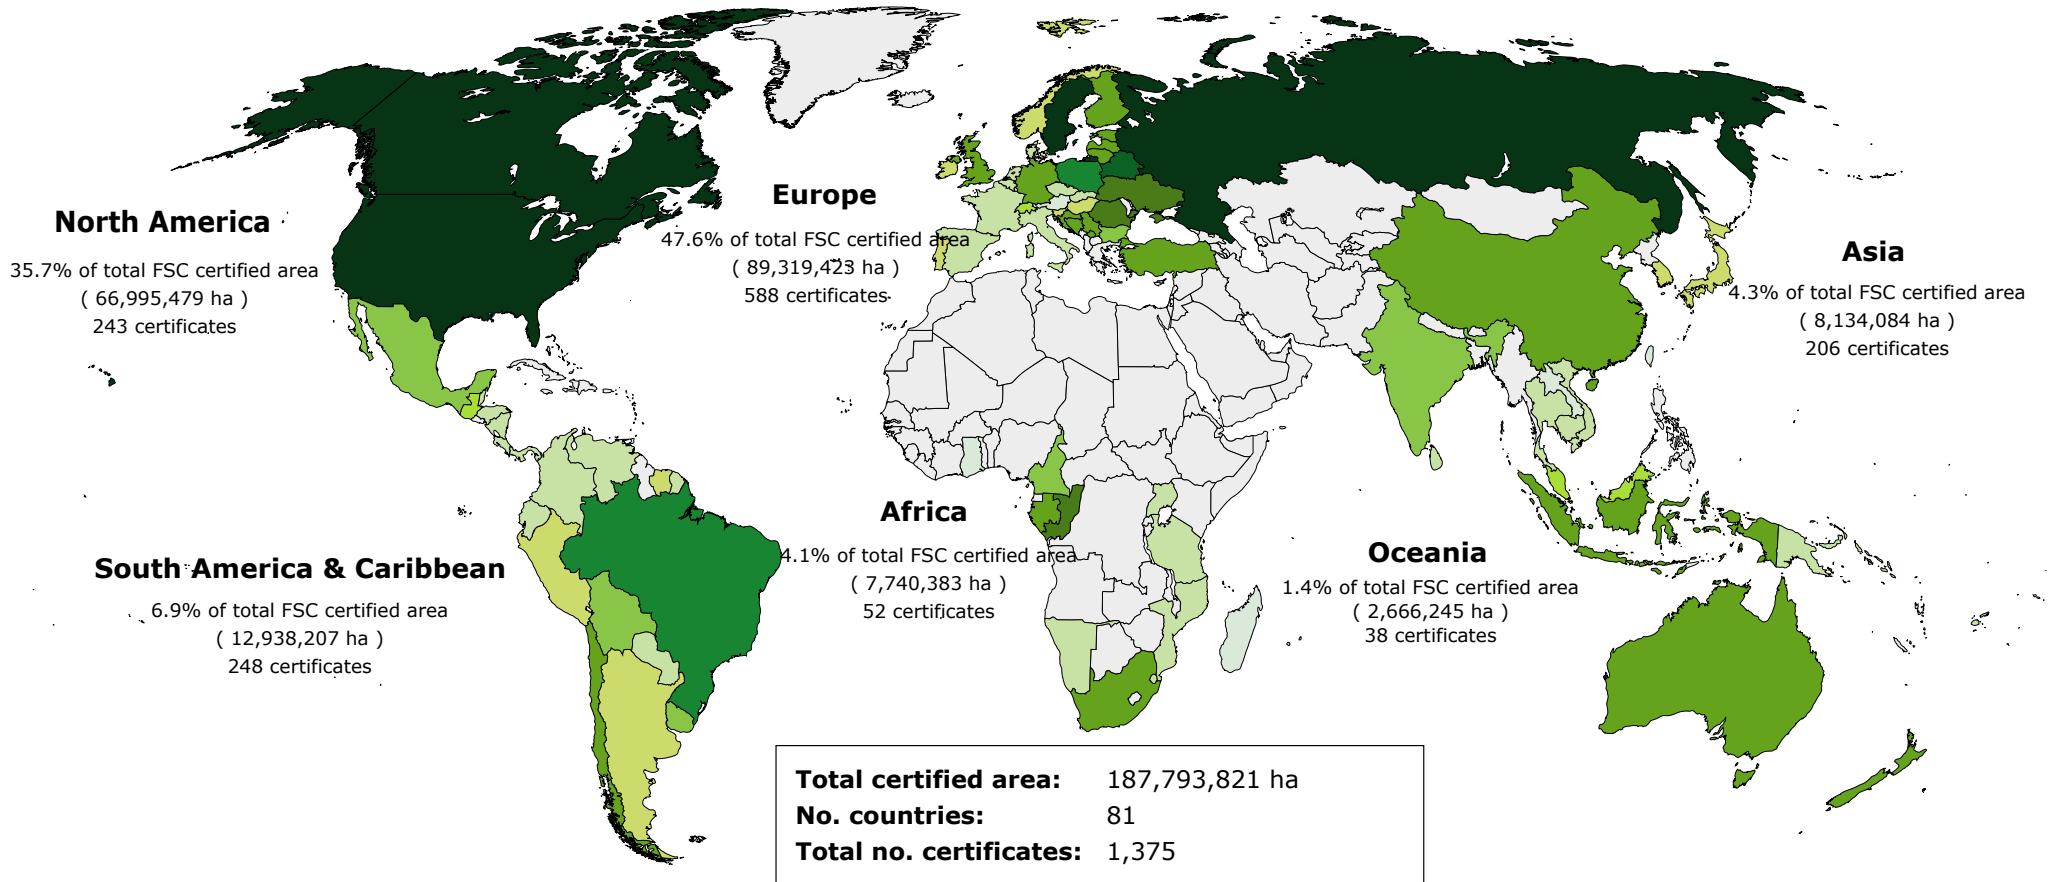

Forest Stewardship Council®

FSC Facts & Figures

March 1, 2016

Global FSC certified forest area

Total FSC certified forest area in ha

Based on numbers from FSC IT/SD
Created: 01.03.2016

Global FSC Certified Area and Number of Certificate: by region and country

Number of countries: 81
Total number of certificates: 1,375
Total Area 187,793,821

Global FSC Chain of Custody certificates

Number of FSC CoC certificates

Based on numbers from FSC International
Created: 01.03.2016

Latin America & Caribbean	No.
ARGENTINA	116
BELIZE	2
BOLIVIA	12
BRAZIL	1,094
BRITISH VIRGIN ISLANDS	6
CAYMAN ISLANDS	1
CHILE	137
COLOMBIA	32
COSTA RICA	6
DOMINICAN REPUBLIC	2
ECUADOR	10
GUATEMALA	12
GUYANA	1
HONDURAS	3
PANAMA	4

PARAGUAY	6
PERU	31
SAINT VINCENT AND THE GRENADINES	1
SURINAME	5
URUGUAY	20
VENEZUELA	7
Total	1,508

North America	No.
BAHAMAS	1
CANADA	780
MEXICO	119
PUERTO RICO	3
UNITED STATES	2,887
Total	3,790

Oceania	No.
AUSTRALIA	283
BRUNEI DARUSSALAM	1
FIJI	2
GUAM	1
NEW ZEALAND	150
PAPUA NEW GUINEA	2
SAMOA	1
SOLOMON ISLANDS	1
Total	441