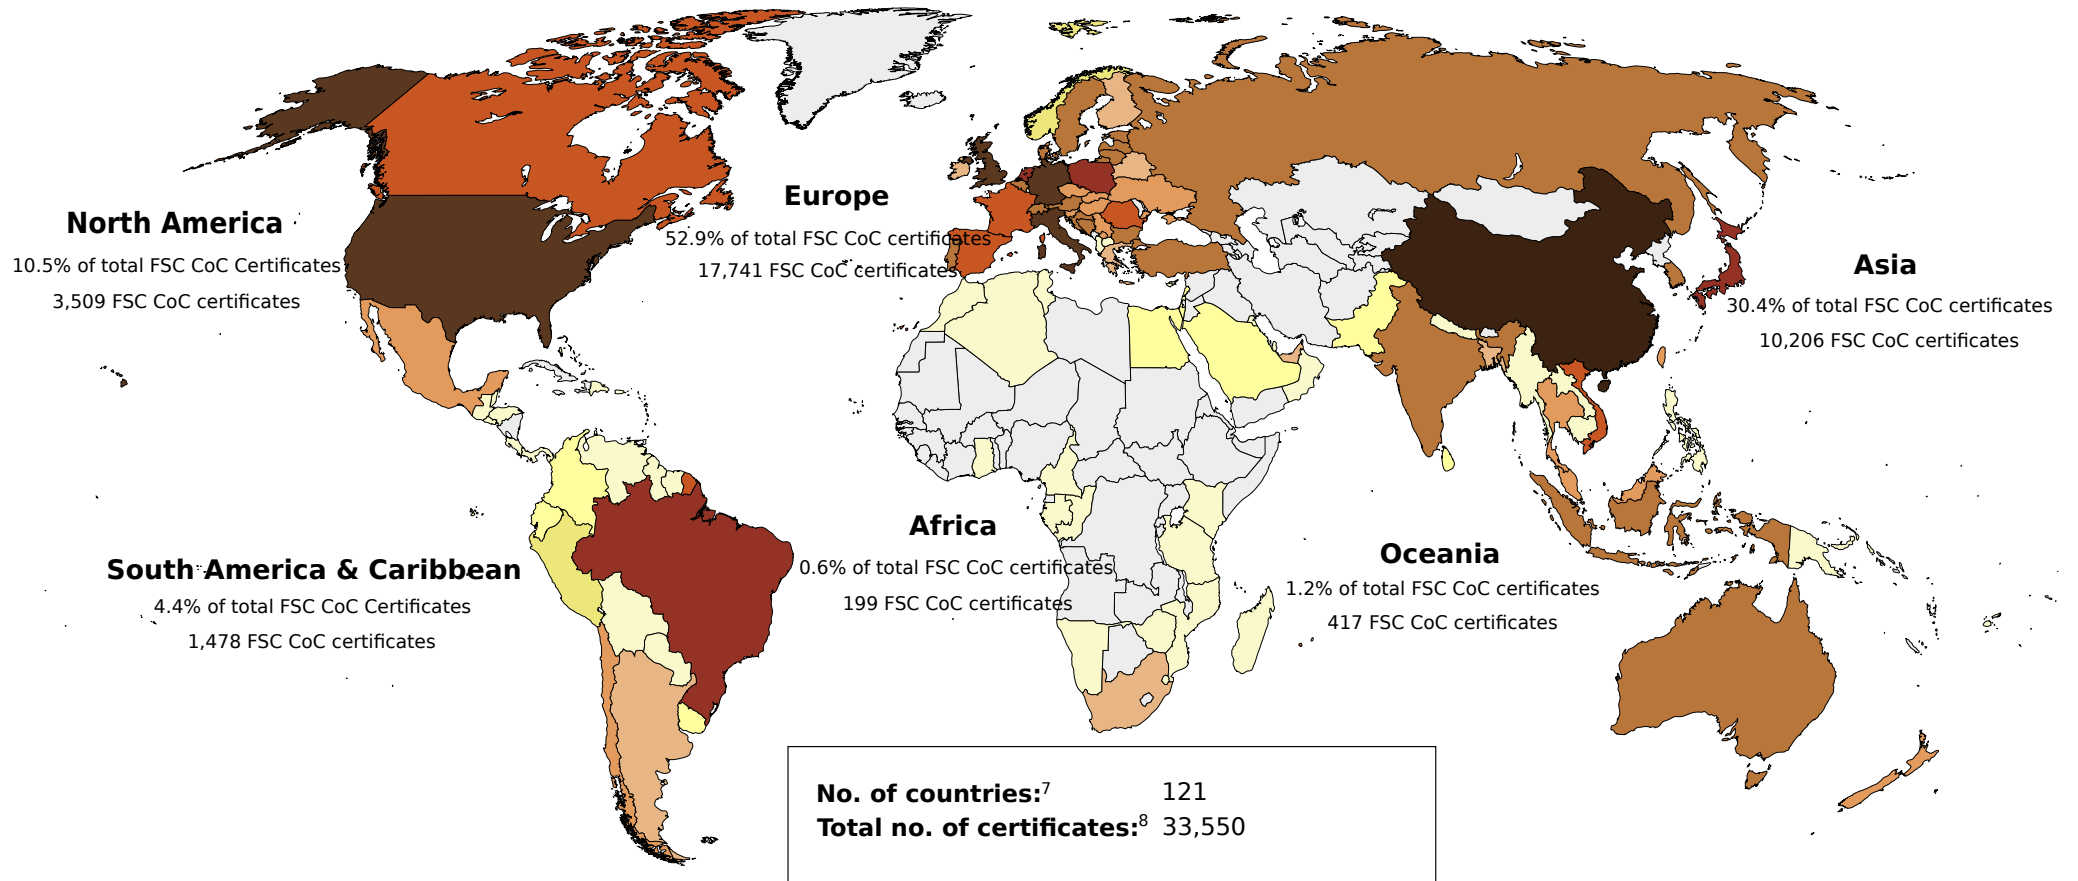

Europe	Total area (ha)	No.
AUSTRIA	587	2
BELARUS	8,281,505	59
BELGIUM	23,621	3
BOSNIA AND HERZEGOVINA	1,555,403	5
BULGARIA	1,325,808	26
CROATIA	2,044,714	3
CZECH REPUBLIC	52,729	5
DENMARK	212,739	4
ESTONIA	1,428,797	8
FINLAND	1,478,032	7
FRANCE	43,423	7
GERMANY	1,156,053	59
HUNGARY	302,286	5
IRELAND	446,222	2
ITALY	63,744	17
LATVIA	1,022,196	15
LITHUANIA	1,124,174	46
LUXEMBOURG	22,062	3
NETHERLANDS	178,086	4
NORWAY	444,654	5
POLAND	6,936,266	19
PORTUGAL	384,588	34
ROMANIA	2,659,538	26
RUSSIA	41,913,942	145
SERBIA	963,955	3
SLOVAKIA	146,832	10
SLOVENIA	264,971	2
SPAIN	260,671	27
SWEDEN	12,255,794	23
SWITZERLAND	616,130	8
UKRAINE	3,829,187	80
UNITED KINGDOM	1,619,519	34

Total	93,058,228	696
--------------	-------------------	------------

Latin America & Caribbean	Total area (ha)	No.
ARGENTINA	468,003	11
BELIZE	197,122	2
BOLIVIA	981,862	8
BRAZIL	6,316,664	113
CHILE	2,279,928	23
COLOMBIA	152,533	10
COSTA RICA	39,023	14
DOMINICAN REPUBLIC	365	1
ECUADOR	57,466	4
GUATEMALA	507,822	11
GUYANA	371,680	1
HONDURAS	17,815	1
NICARAGUA	22,910	6
PANAMA	22,501	8
PARAGUAY	38,880	4
PERU	799,827	11
SURINAME	363,090	4
URUGUAY	930,576	21
VENEZUELA	155,839	2
Total	13,723,907	255

Number of countries:⁴ 84
Total number of certificates:⁵ 1,526
Total FSC-certified forest area:⁶ 195,170,660

Global FSC Chain of Custody certificates

Number of FSC CoC certificates

Based on numbers from FSC International
Created: 01.12.2017

Latin America & Caribbean	No.
ARGENTINA	113
BAHAMAS	1
BELIZE	1
BOLIVIA	12
BRAZIL	1,025
BRITISH VIRGIN ISLANDS	8
CAYMAN ISLANDS	1
CHILE	161
COLOMBIA	29
COSTA RICA	8
DOMINICAN REPUBLIC	2
ECUADOR	16

EL SALVADOR	4
GUATEMALA	12
GUYANA	4
HONDURAS	3
PANAMA	3
PARAGUAY	7
PERU	34
PUERTO RICO	2
SAINT VINCENT AND THE GRENADINES	1
SURINAME	6
URUGUAY	19
VENEZUELA	6
Total	1,478