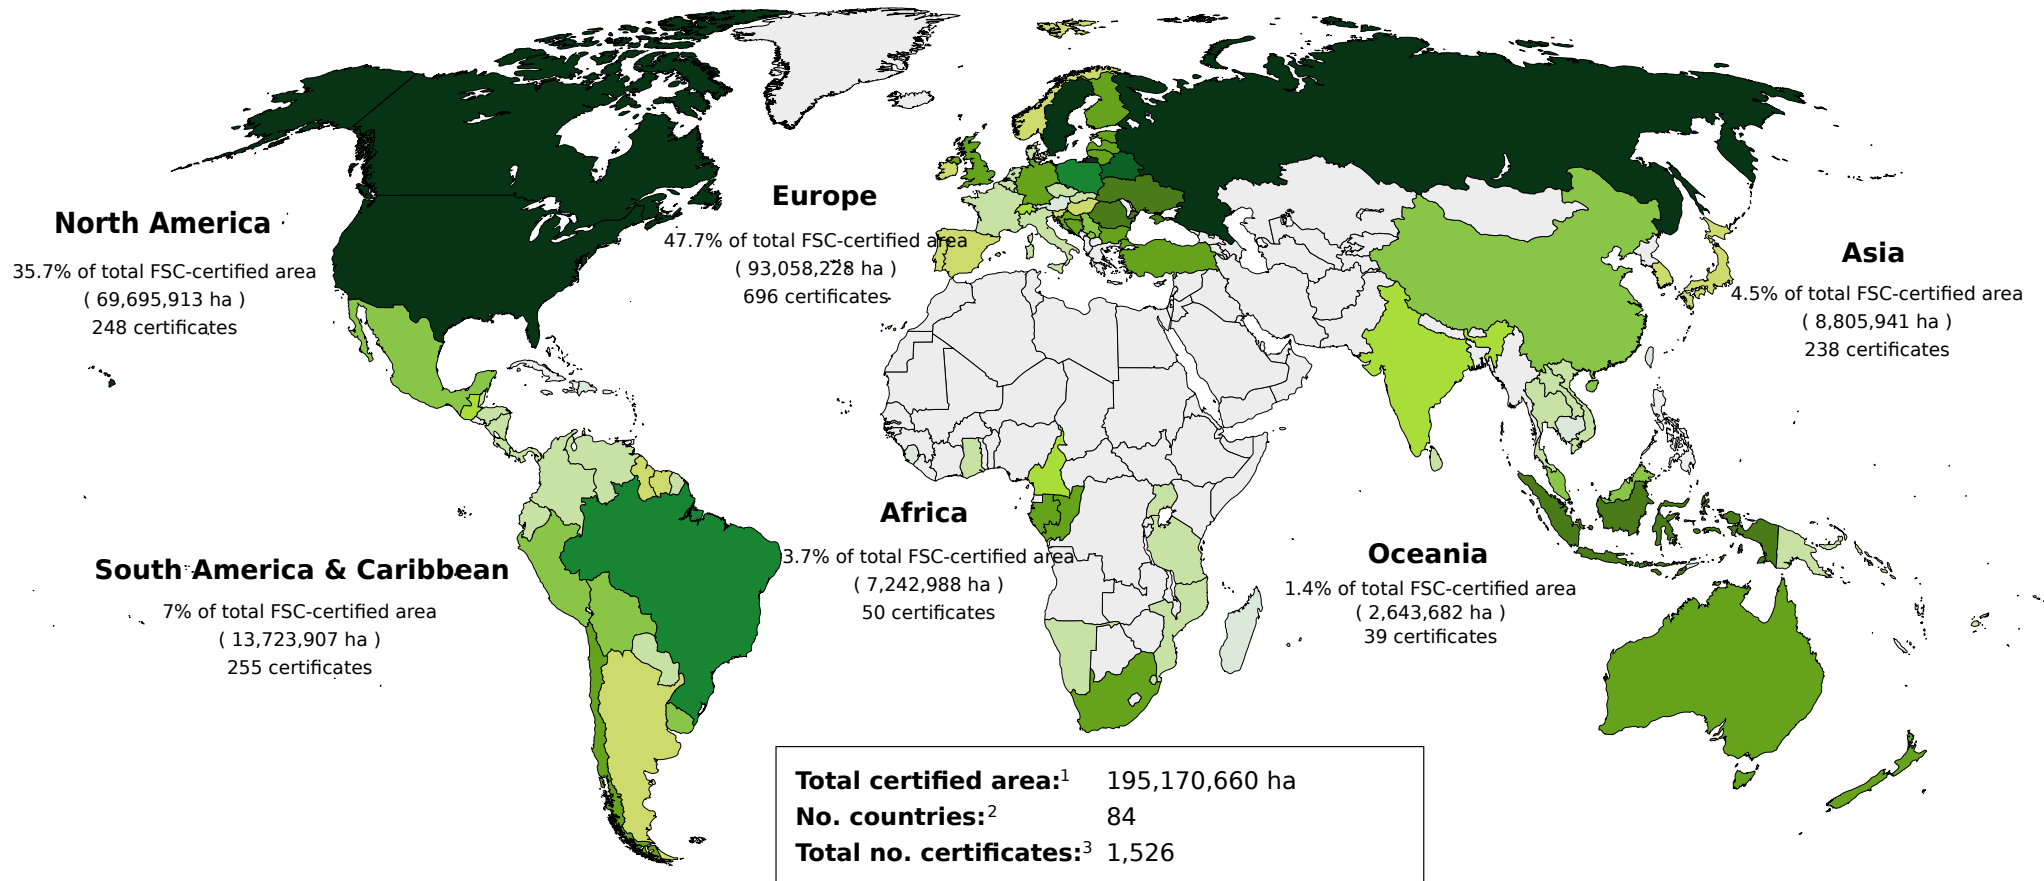

Forest Stewardship Council®

FSC Facts & Figures

December 1, 2017

Global FSC-certified forest area

Total FSC-certified forest area in ha

Based on numbers from FSC International
Created: 01.12.2017

Global FSC-certified Area and Number of Certificates: by region and country

Africa	Total area (ha)	No.
CAMEROON	715,883	3
CONGO, THE REPUBLIC OF	2,478,943	4
GABON	2,042,616	3
GHANA	11,517	2
MADAGASCAR	1,298	1
MOZAMBIQUE	50,753	2
NAMIBIA	199,913	5
SIERRA LEONE	3,137	1
SOUTH AFRICA	1,420,574	20
SWAZILAND	123,824	4
TANZANIA, UNITED	153,655	2
UGANDA	40,875	3
Total	7,242,988	50

Latin America & Caribbean	No.
ARGENTINA	113
BAHAMAS	1
BELIZE	1
BOLIVIA	12
BRAZIL	1,025
BRITISH VIRGIN ISLANDS	8
CAYMAN ISLANDS	1
CHILE	161
COLOMBIA	29
COSTA RICA	8
DOMINICAN REPUBLIC	2
ECUADOR	16

EL SALVADOR	4
GUATEMALA	12
GUYANA	4
HONDURAS	3
PANAMA	3
PARAGUAY	7
PERU	34
PUERTO RICO	2
SAINT VINCENT AND THE GRENADINES	1
SURINAME	6
URUGUAY	19
VENEZUELA	6
Total	1,478

North America	No.
CANADA	703
MEXICO	147
UNITED STATES	2,659
Total	3,509

Oceania	No.
AUSTRALIA	266
FIJI	2
NEW ZEALAND	146
PAPUA NEW GUINEA	2
SAMOA	1
Total	417

Number of Countries: ⁹	121
Total number of certificates: ¹⁰	33,550