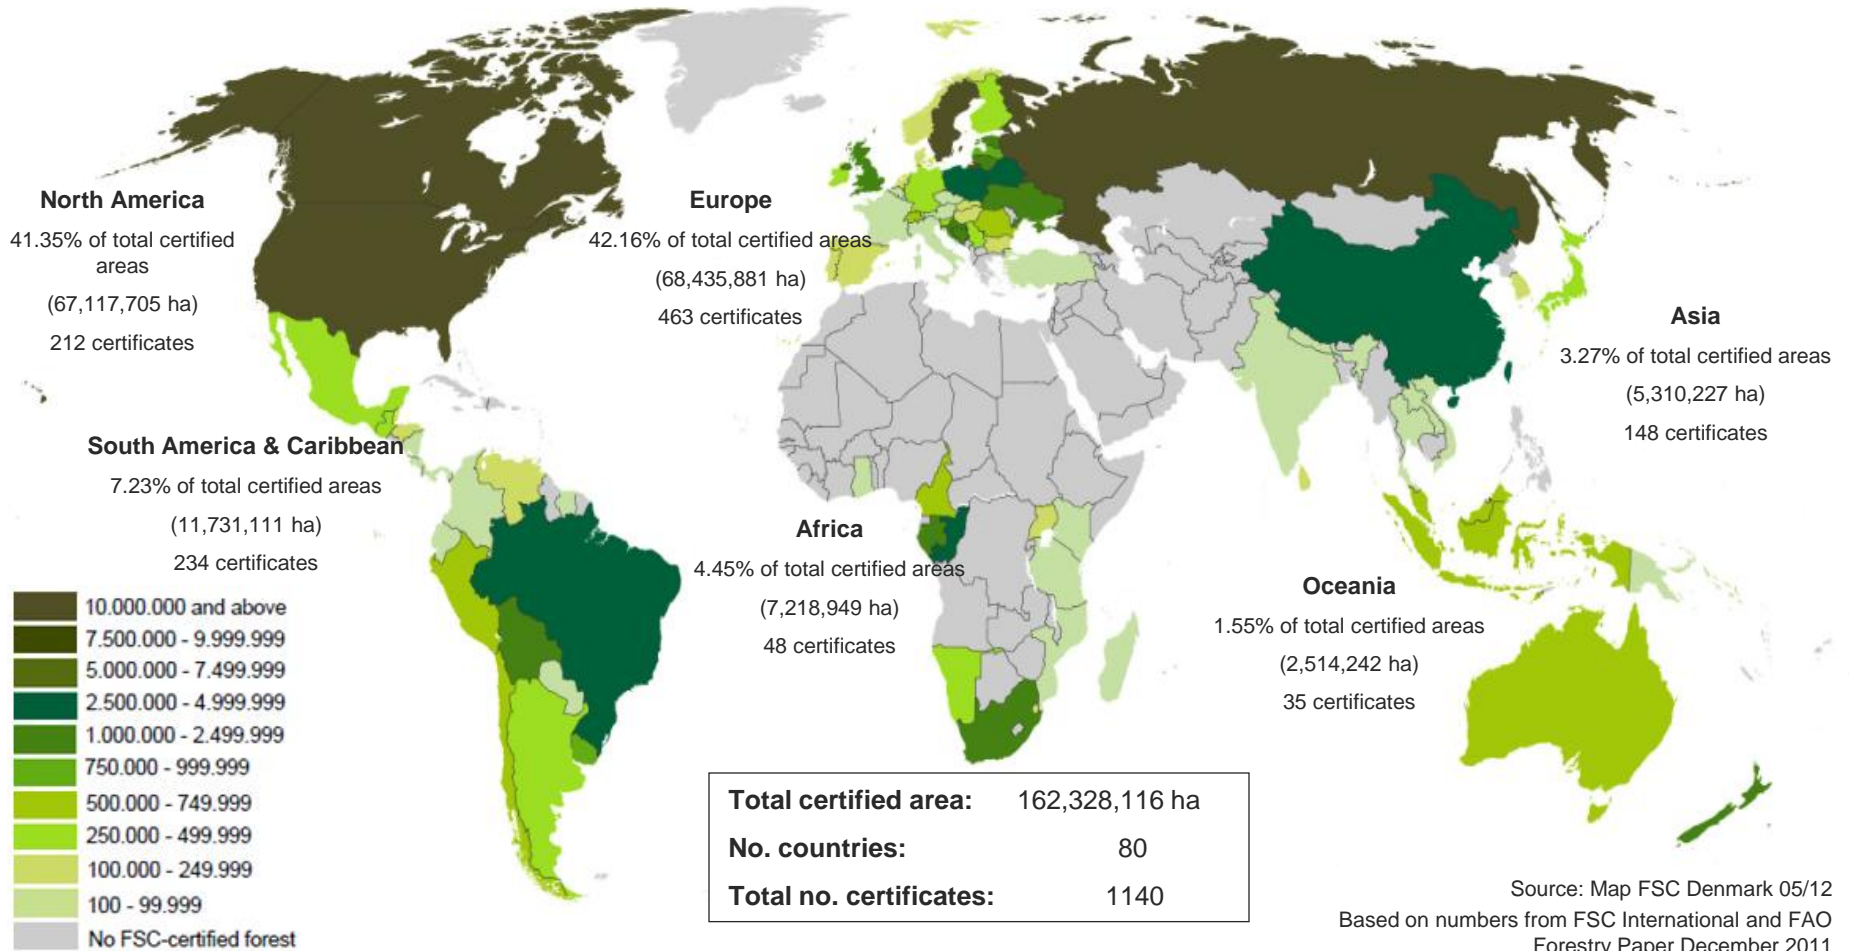

# Global FSC certificates: type and distribution

September 2012

### Global FSC certified forest area: by region

### Global FSC certified forest area: by region

Africa	Total area (ha)	No.
CAMEROON	727,707	4
CONGO, THE REPUBLIC OF	2,478,943	3
GABON	1,873,505	3
GHANA	1,568	1
KENYA	628	1
MADAGASCAR	1,000	1
MOZAMBIQUE	51,550	2
NAMIBIA	275,173	3
SOUTH AFRICA	1,539,752	21
SWAZILAND	110,897	3
TANZANIA, UNITED	51,274	2
UGANDA	108,954	4
<b>Grand total</b>	<b>7,218,949</b>	<b>48</b>

## Global FSC chain of custody certificates: by region

EL SALVADOR	1
GUATEMALA	14
HONDURAS	5
NICARAGUA	7
PANAMA	1
PARAGUAY	5
PERU	29
URUGUAY	30
VENEZUELA	2
<b>Grand total</b>	<b>1224</b>

North America	No.
CANADA	977
MEXICO	62
PUERTO RICO	4
UNITED STATES	3581
<b>Grand total</b>	<b>4624</b>