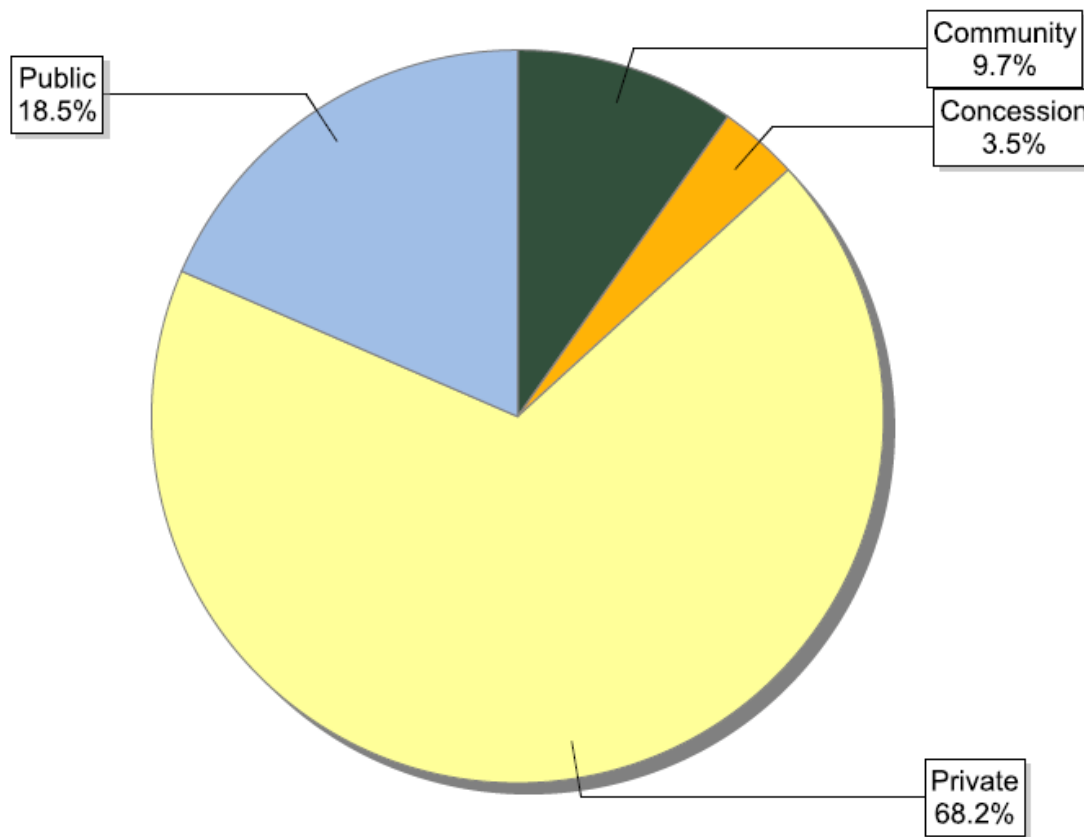

FSC certificates by tenure management: number of certificates globally

Information as of 15/08/2012	Number of Certificates
Community	111
Concession	40
Private	778
Public	211
Total	1140