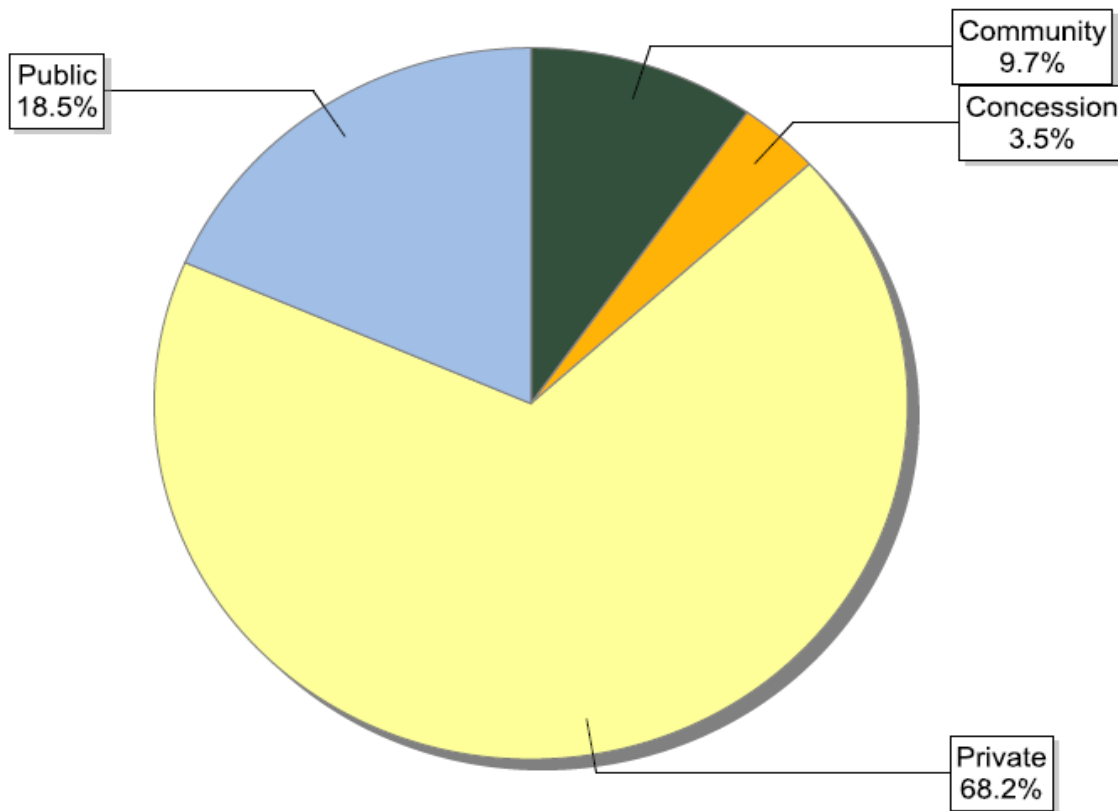

FSC certificates by biomes: number of certificates globally

Information as of 15/08/2012	Number of Certificates
Community	111
Concession	40
Private	778
Public	211
Total	1140