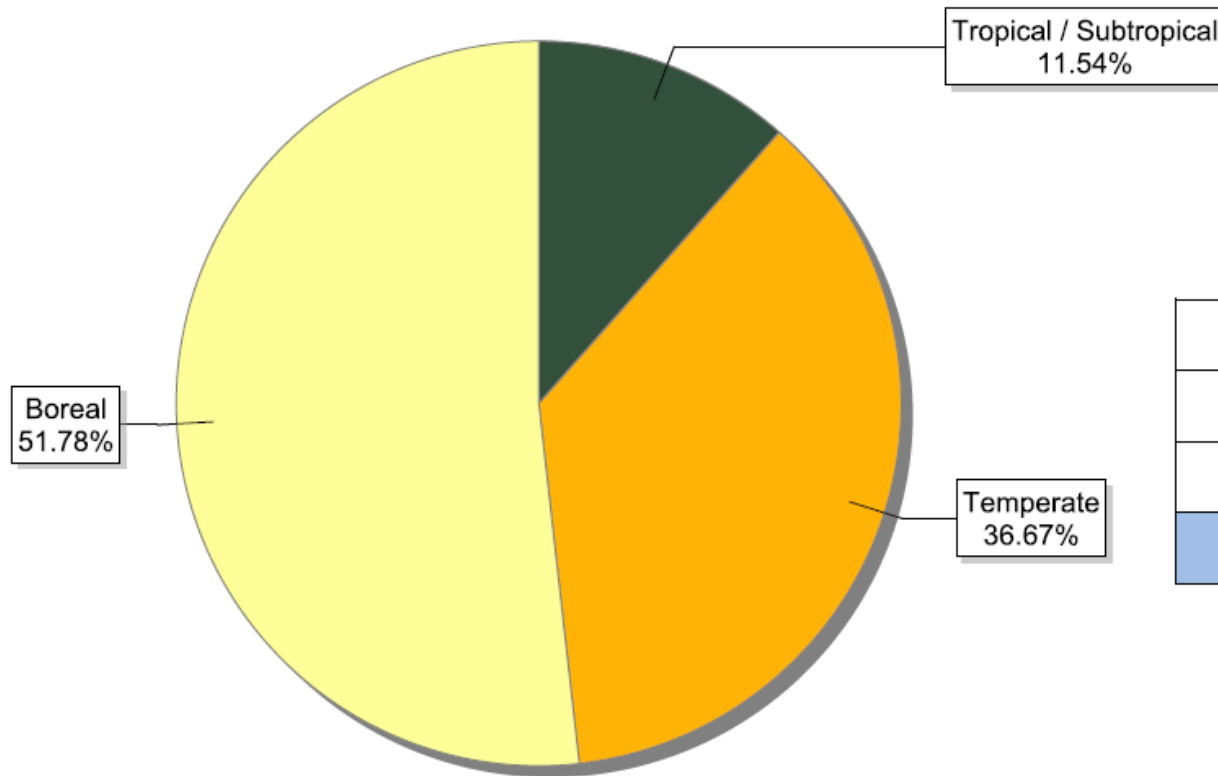

FSC certificates by biomes: global certified area

Information as of 15/08/2012	Forest area (million ha)
Boreal	84.06
Temperate	59.54
Tropical / Subtropical	18.73
Total	162.33