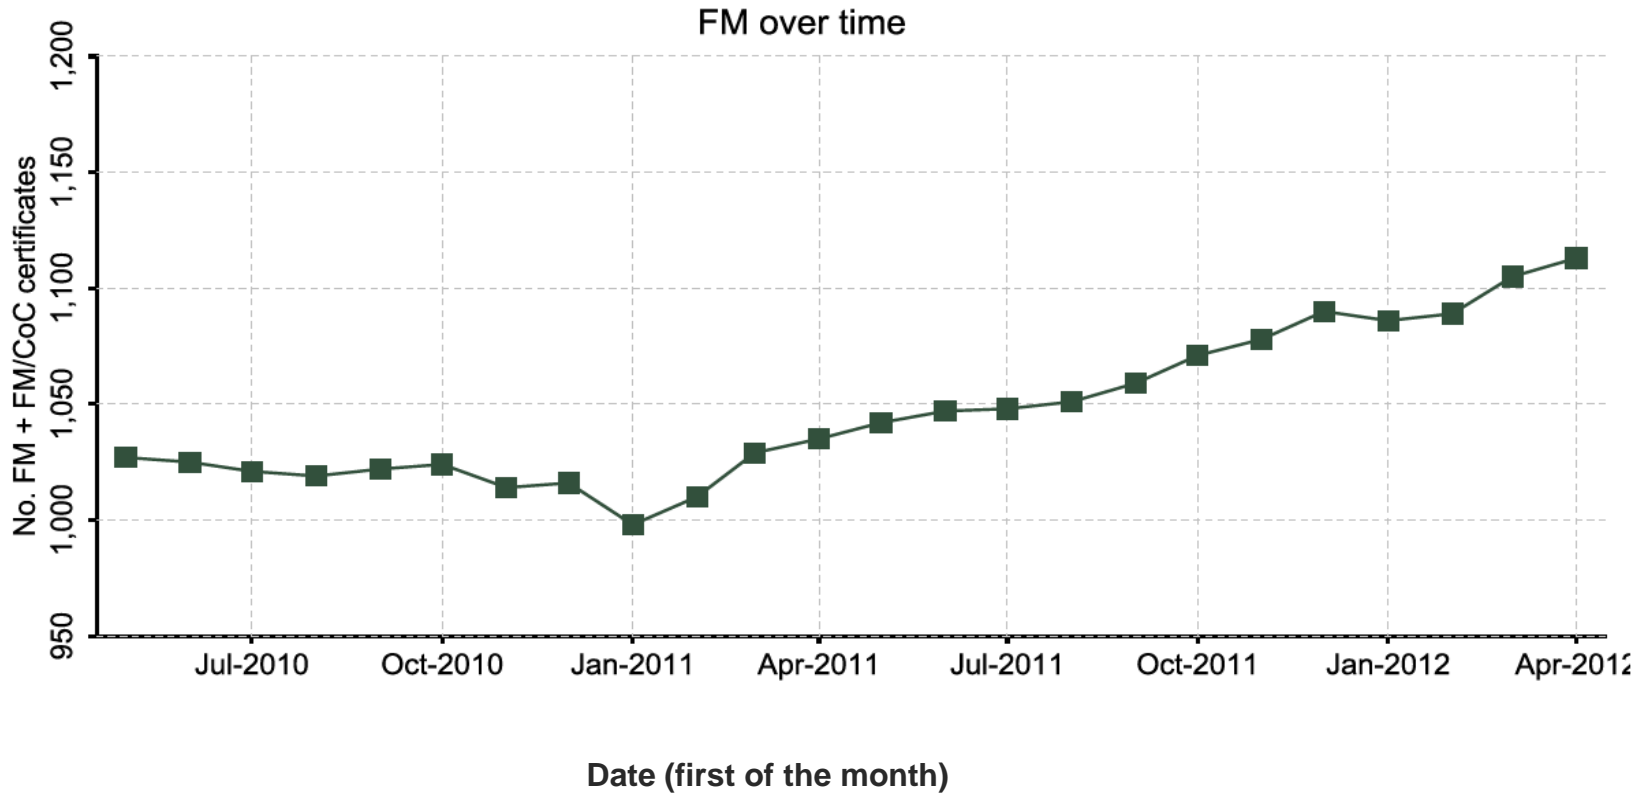

Global FSC chain of custody certificates: by region

EL SALVADOR	1
GUATEMALA	14
HONDURAS	5
NICARAGUA	7
PANAMA	1
PARAGUAY	5
PERU	29
URUGUAY	30
VENEZUELA	2
Grand total	1224

North America	No.
CANADA	977
MEXICO	62
PUERTO RICO	4
UNITED STATES	3581
Grand total	4624

Oceania	No.
AUSTRALIA	289
BRUNEI DARUSSALAM	1
GUAM	1
NEW ZEALAND	145
PAPUA NEW GUINEA	4
Grand total	440

Information as of 15/08/2012
No. countries: 107
Total no. certificates: 23907

FSC forest management certificate growth since 2010 (FM and FM/CoC)