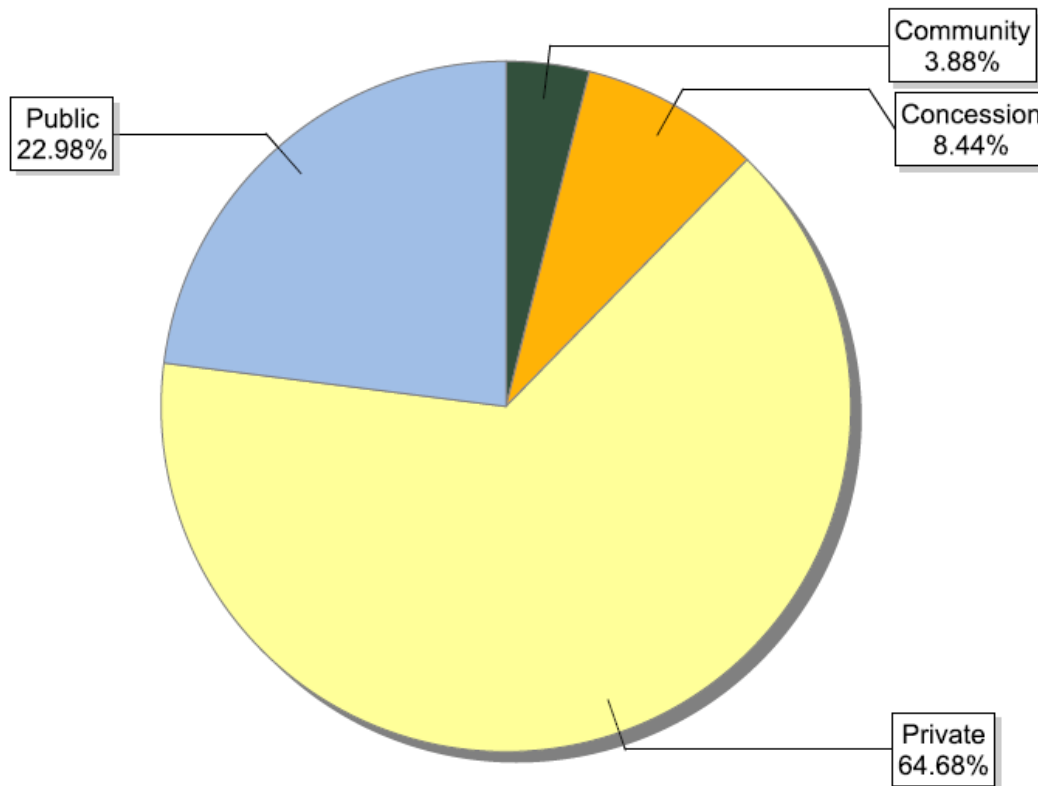

FSC certificates by tenure management: global certified area

Information as of 15/08/2012	Forest area (million ha)
Community	6.31
Concession	13.70
Private	105.00
Public	37.32
Total	162.33