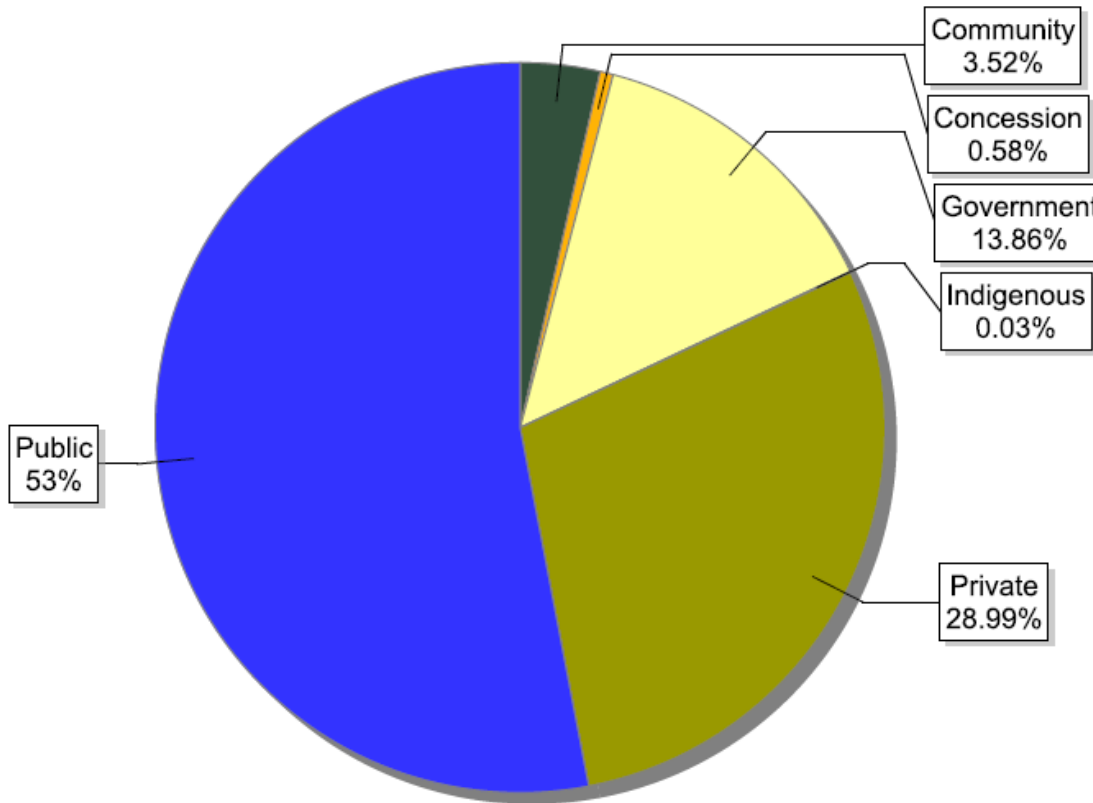

FSC forest management certificate growth since 2010 (FM and FM/CoC)

FSC supply chain growth since 2010 (chain of custody certificates – CoC)

FSC certificates by tenure ownership: global certified area

Information as of 15/08/2012	Forest area (million ha)
Community	5.72
Concession	0.95
Government	22.50
Indigenous	0.05
Private	47.07
Public	86.05
<b>Total</b>	<b>162.33</b>