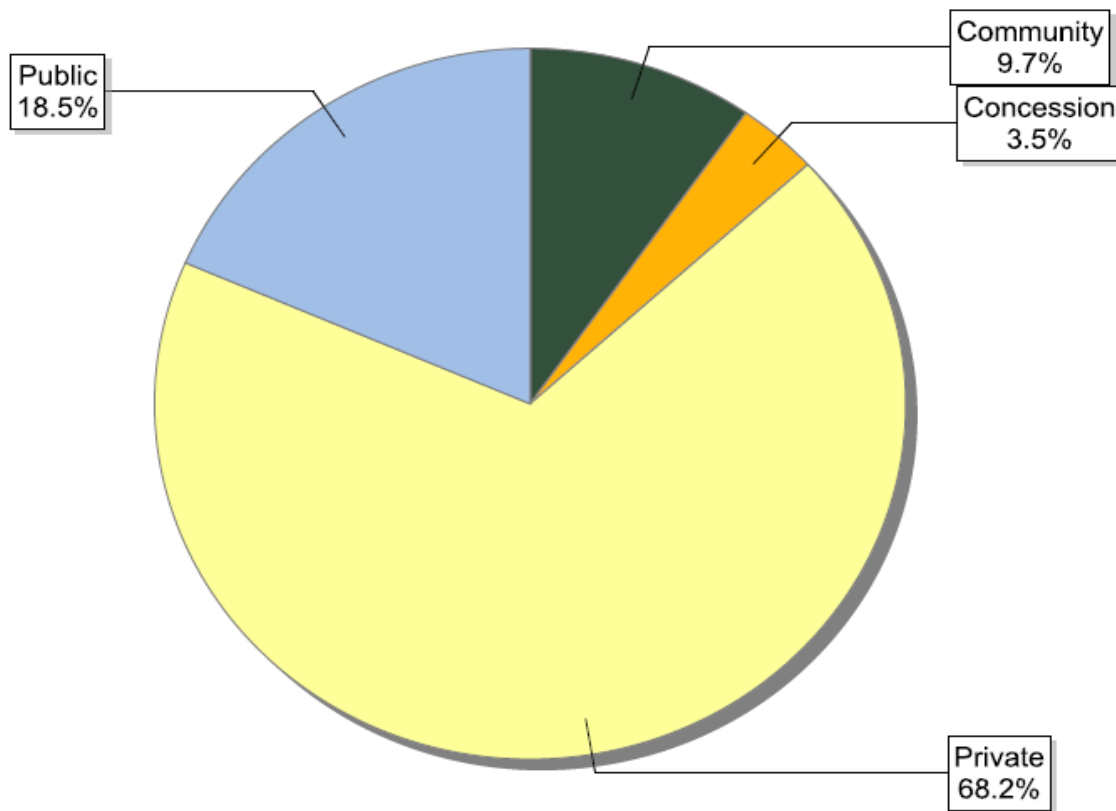

FSC certificates by forest type: number of certificates globally

Information as of 15/08/2012	Number of Certificates
Community	111
Concession	40
Private	778
Public	211
Total	1140