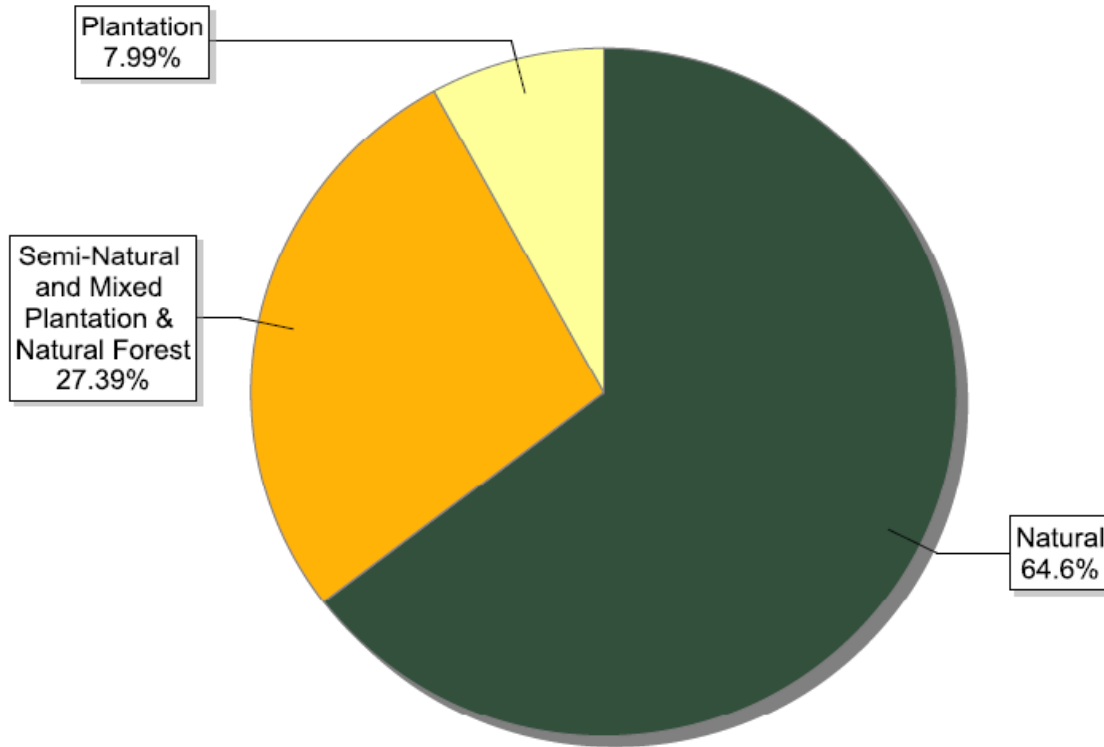

FSC certificates by forest type: global certified area

Information as of 15/08/2012	Forest area (million ha)
Natural	104.87
Plantation	12.98
Semi-Natural and Mixed Plantation & Natural Forest	44.48
Total	162.33