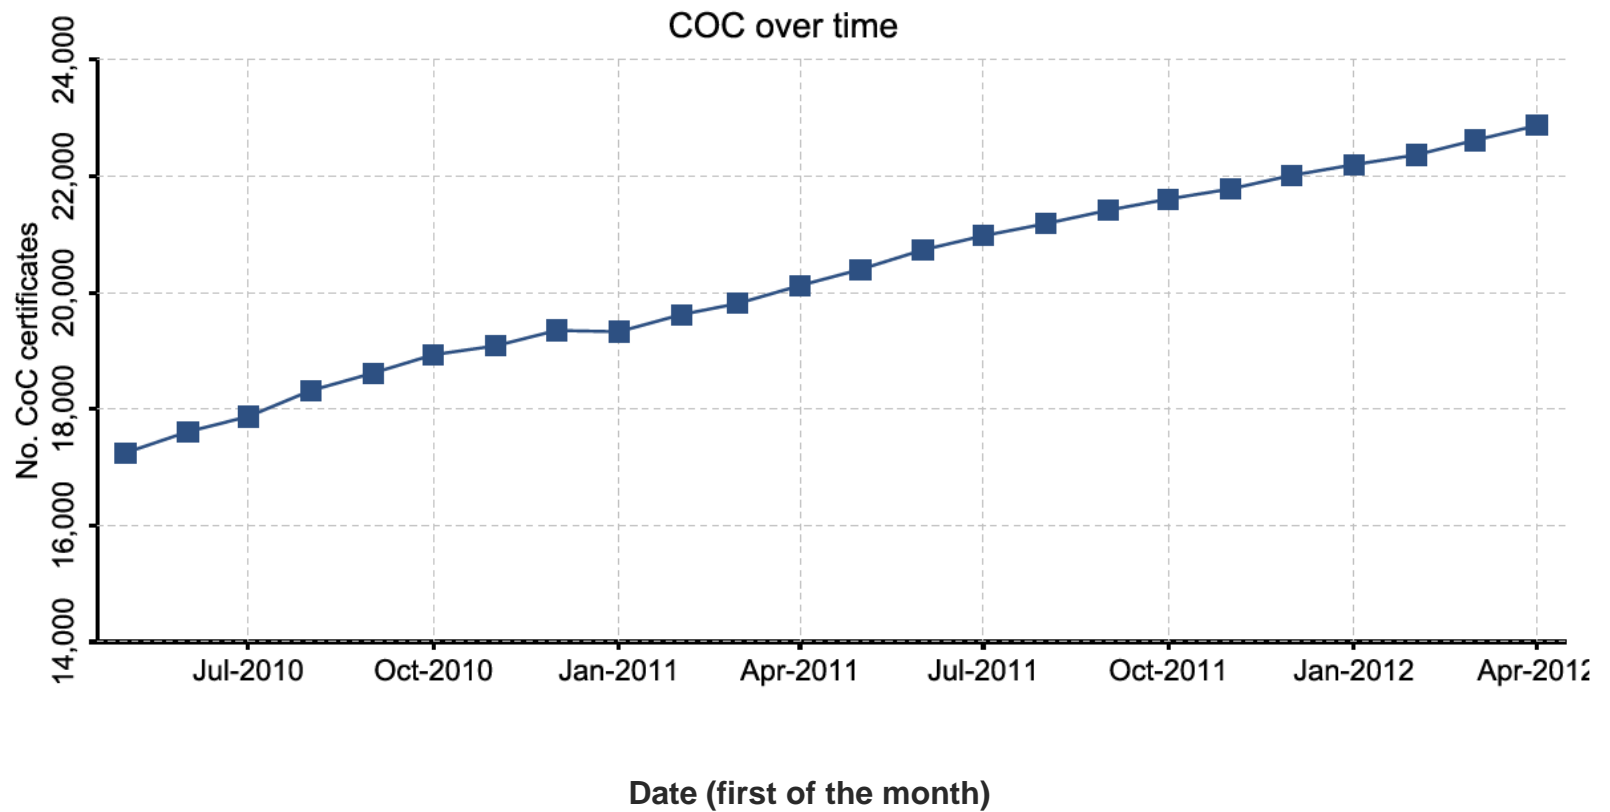

FSC supply chain growth since 2010 (chain of custody certificates – CoC)