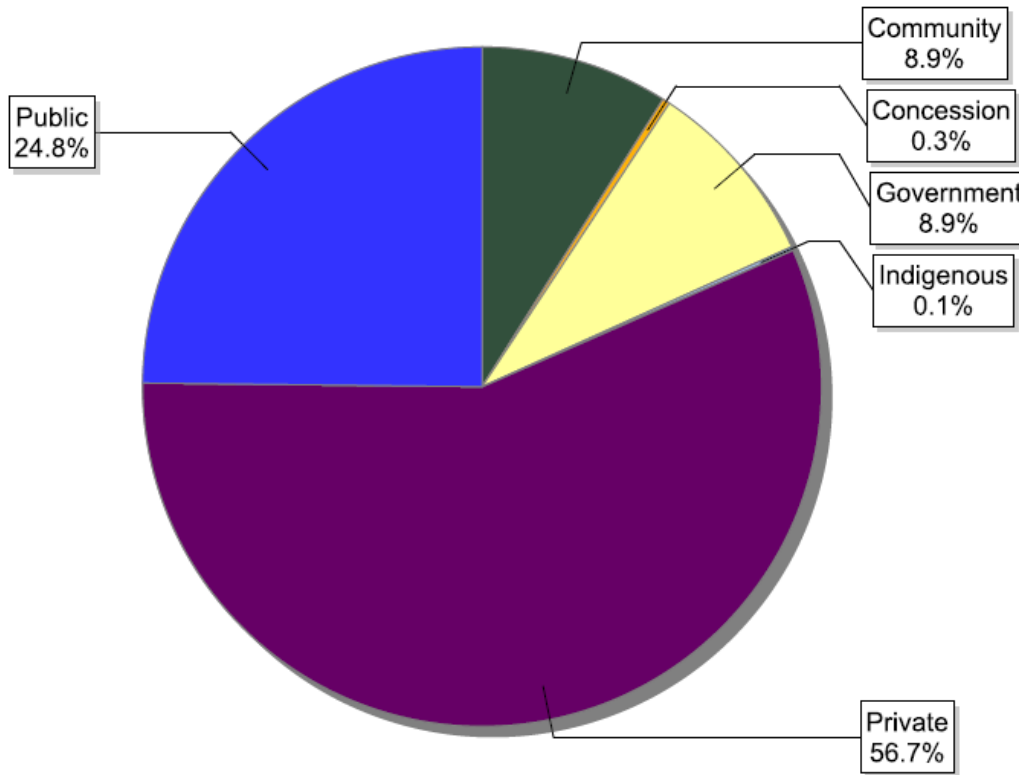

FSC certificates by tenure ownership: number of certificates globally

Information as of 15/08/2012	Number of Certificates
Community	102
Concession	4
Government	102
Indigenous	2
Private	647
Public	283
Total	1140